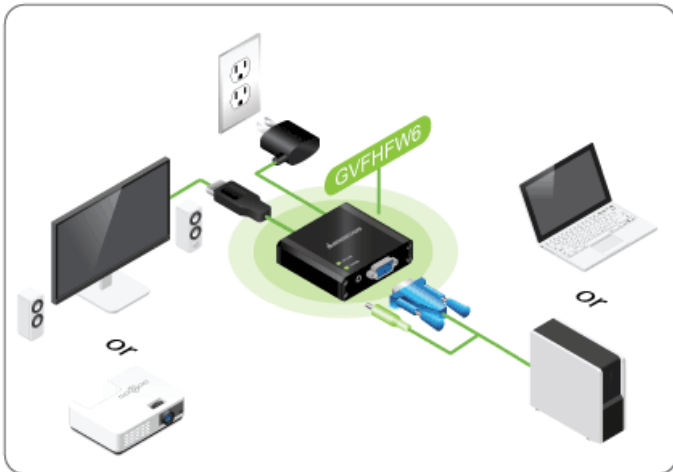

Requirements

- VGA video source
- HDMI video display
- 3.5mm audio port

HDMI, VGA and 3.5mm audio cable not included

Package Contents

- VC180 VGA to HDMI / Audio Converter
- Power Adapter
- User Guide

Specifications

Function	GVFHFW6	Dimensions	GVFHFW6
Video Resolution	Up to 1920 x 1200 @ 60 Hz	Unit Dimensions	
Video connections		Height	2.625 in
Input	VGA	Length	3.125 in
Output	HDMI	Depth	0.875 in
Video Streaming	Lossless	Unit Package Dimensions	
Voltage	5.3VDC/1A	Height	6.25 in
Warranty	3	Width	9.50 in
Power Consumption	3.2W	Depth	2.38 in
Cable Length	VGA @ 5.9 ft, HDMI @ 49.2 ft	Master Carton	
Connectors		Height	7.50in
Audio Input	3.5mm Barrel Connector	Width	15.0 in
Audio Output	HDMI	Depth	10.25 in
		Master Carton Qty.	6
		Weight	
		Master Carton Wt.	5.95lb
		Unit Pack Wt.	0.80 lb
		Unit Wt.	0.35 lb