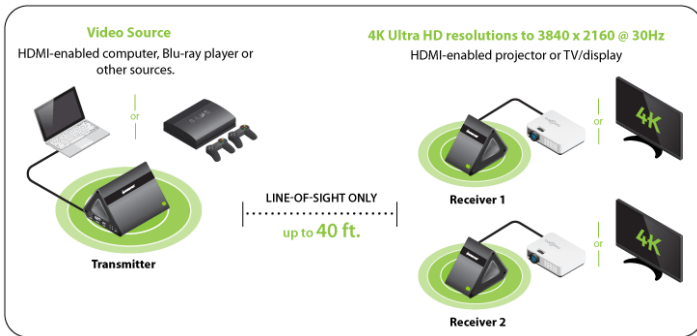

GW4K30GH60KIT

Ultra-Fast 60GHz Wireless 4K UHD Transmitter & Receiver Kit for 2 TVs

- Wirelessly send 4K UHD video from one HDMI source to 2 HDMI TV/Projectors
- Extends signals up to 40 Ft. line-of-sight
- Uncompressed audio and video at near-zero latency - ideal for gaming and streaming
- Resolutions up to 3840 x 2160 @30Hz
- Minimal interference with existing Wi-Fi devices via 60GHz wireless frequency

Eliminate Cables Without Sacrificing 4K HD Quality

With support for full UHD resolutions up to 4K @30Hz, the Ultra-Fast 60GHz Wireless 4K UHD Transmitter & Receiver Kit for 2 TVs can offer flexibility to place your 4K HDTV or HD projector anywhere up to 40 ft. or 12 meters in-room wirelessly from the HD video source without sacrificing picture and sound quality.

With near-zero latency, exceptional video resolutions of 3840 x 2160 and support for the newest 4K UHD High Dynamic Range TVs and content, the Ultra-Fast Wireless Transmitter and Receiver Kit enable both video and audio to be broadcast without any delay in real time. Save the time and expense of hiring installers to run messy HDMI cables through ceilings and walls.

- Wirelessly send 4K UHD video from one HDMI source to 2 HDMI TV/Projectors
- Extends signals up to 40 Ft. line-of-sight
- Uncompressed audio and video at near-zero latency - ideal for gaming and streaming
- Resolutions up to 3840 x 2160 @30Hz
- Minimal interference with existing Wi-Fi devices via 60GHz wireless frequency
- Support Master audio format