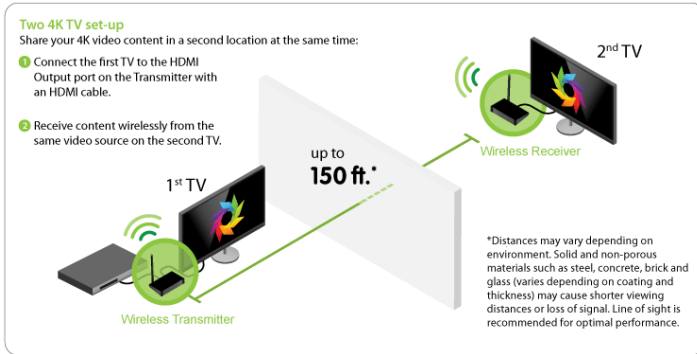

Requirements

- **Display**
- 4K TV, 4K HD Display or 4K HD Projector with HDMI Input
- •
- **Media Source**
- 1 HDMI Output

Package Contents

- 1 x Wireless Transmitter
- 1 x Wireless Receiver
- 2 x HDMI Cables
- 2 x Power Adapters
- 1 x IR Extension Cable
- 1 x IR Blast Cable
- 1 x Quick Start Guide
- 1 x Warranty Card