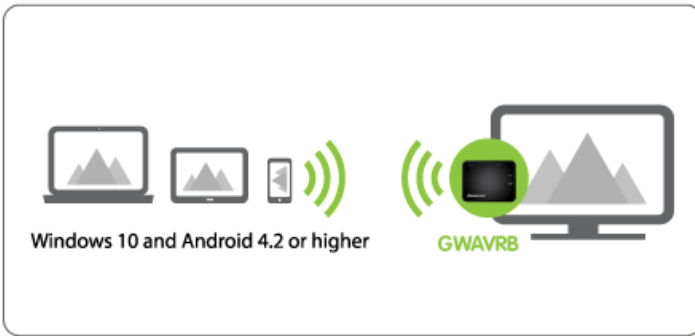

### Wirelessly Mirror Your PC or Android Device's Display

IOGEAR's Wireless Screen Sharing receiver is the perfect solution for wirelessly streaming video and audio from your PC or Android device to an HDTV, HD Projector or Display. Enjoy all your favorite content such as movies, videos, photos, applications and online sites including YouTube®, Hulu®, and Netflix® in Full HD without the hassle of connecting cables.

### Full HD 1080p Playback Support

Cutting the wire from your Android devices or Windows 10 PC to your HD display doesn't mean compromising your viewing experience! With the Wireless Screen Sharing Receiver, you are able to stream video and audio from your PC, Android phone or tablet in Full HD 1080p resolution ensuring that content being played back from your device looks as good on your HDTV or projector as it does on your device's display.

### Wirelessly Transmit Video And Audio Up To 50ft Away

By using Wi-Fi to stream video and audio from your PC or Android device to a connected HDTV or Projector, IOGEAR's Wireless Screen Sharing receiver allows you to transmit content up to 50ft away from your HD display. This gives you the freedom and flexibility of streaming video and audio from your desktop, notebook or Android device located anywhere in a living room, office or classroom.

- Wirelessly display your favorite apps, games, videos, photos, music and Internet content from your Smart Phone, Tablet or Laptop to your HDTV, HD Projector or HD Display
- Send video and audio wirelessly up to 50ft (15m)
- Full HD 1080p video resolution playback support
- Works with Miracast™ Certified Devices
- Ideal solution for sharing PC content wirelessly at home, at the office and in the classroom