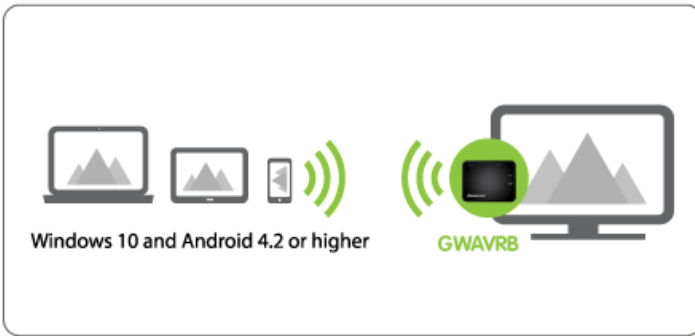

GWAVRB

Wireless Mobile and PC to HDMI® TV

Wirelessly Mirror Your PC or Android Device's Display

IOGEAR's Wireless Screen Sharing receiver is the perfect solution for wirelessly streaming video and audio from your PC or Android device to an HDTV, HDMI Projector or HDMI Display. Enjoy all your favorite content such as movies, videos, photos, applications and online sites including YouTube®, Hulu®, and Netflix® in Full HD without the hassle of connecting cables.

With support for Miracast, stream or cast content from your Android device or Windows 10 (OEM installations only) PC to an HDTV has never been easier.

Full HD 1080p Playback Support

Cutting the wire from your Android devices or Windows 10 PC to your HDMI display doesn't mean compromising your viewing experience! With the Wireless Screen Sharing Receiver, you are able to stream video and audio from your PC, Android phone or tablet in 1080p resolution video ensuring that content being played back from your device looks as good on your HDTV or projector as it does on your device's display.

Wirelessly Transmit Video And Audio Up To 50ft Away

By using Wi-Fi to stream video and audio from your PC or Android device to a connected HDTV or Projector, IOGEAR's Wireless Screen Sharing receiver allows you to transmit content up to 50ft away from your HDMI display. This gives you the freedom and flexibility of streaming video and audio from your desktop, notebook or Android device located anywhere in a living room, office or classroom.

- Wirelessly display your favorite apps, games, videos, photos, music and Internet content from your Smart Phone, Tablet or Laptop to your HDTV, HDMI Projector or HDMI Display
- Send video and audio wirelessly up to 50ft (15m)
- Full HD 1080p video resolution playback support
- Works with Miracast™ Certified Devices
- Ideal solution for sharing PC content wirelessly at home, at the office and in the classroom