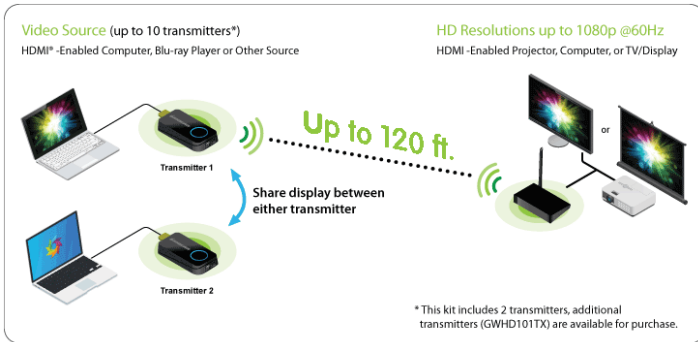

Requirements

- Minimum of 1 x Video source with HDMI port
- 1 x Video display or projector with HDMI port

Package Contents

- 2 x transmitters
- 1 x receiver
- 2 x USB-A male power cables for transmitters
- 1 x HDMI cable
- 2 x HDMI extension cable
- 1 x Receiver antenna
- 1 x receiver wall power supply
- 1 x Quick Start Guide
- 1 x Warranty Card

Specifications

Function	GWHD101KIT	Dimensions	GWHD101KIT
Power Adapter	DC5V/2A	Unit Dimensions	
Power Consumption	TX: 2.5W RX:5W	Height	TX 0.625" RX 0.75"
Display Output		Length	TX 3" RX 5.625"
HDMI	HDMI Connector	Depth	TX 1.50" RX 3.125"
Video Resolution	1080p	Unit Package Dimensions	
Audio		Height	7.50"
Codec	PCM	Length	6"
Video Streaming	4.95 Gbps	Depth	3.25"
Signal Type	Input and output TMDS signal: 0.5?1.5Vp-p(TMDS)	Master Carton	
WiFi		Height	8.66"
Standard	5.8 GHz	Width	12.59"
Power Management		Depth	10.43"
Safety Design	1a Contact discharge level 3	Master Carton Qty.	6
Operating Range	120 ft.	Weight	
Environment		Master Carton Wt.	11.46 lb
Operation Temperature	0° - 122° F	Unit Pack Wt.	1.82 lb
Storage Temperature	- 4°~158°F	Unit Wt.	TX 0.25 lb RX (x2) 0.075 lb
Humidity	0-90%		
Warranty	1-Year Limited		
LEDs			
Power On	TX RX		
Link	TX RX