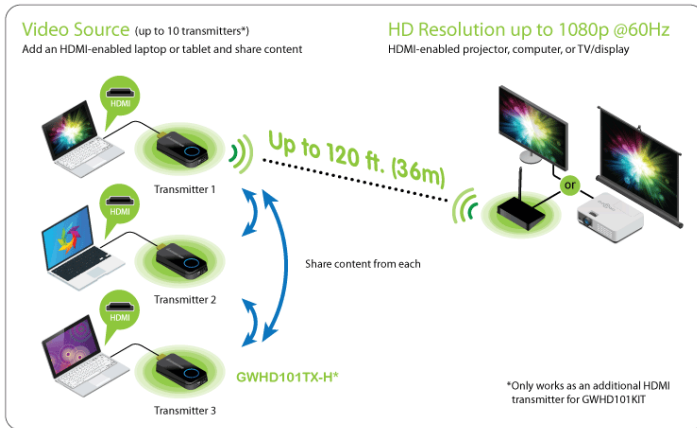

GWHD101TX-H

Share Pro (TM) Expandable Wireless Presentation HDMI Transmitter

Present Your HD Content at the Push of a Button

IOGEAR's Share Pro™ Expandable Wireless Presentation System offers flexible, simple push-button wireless connectivity for multiple presenters, one at a time. Eliminate unsightly, cumbersome HDMI cable runs and bulky adapters to connect in meeting rooms and classrooms.

Share & Expand Your Presentation Capacity

Share full HD content from an HDMI (GWHD101TX-H) or USB-C* (GWHD101TX-C) -enabled laptop or tablet to a larger in-room TV or display up to 120 feet away. Expand the system from two to 10 in-room presenters by adding a mix of either HDMI or USB-C* push-button transmitters for fast, effortless presentation viewing.

*USB-C push-button transmitter coming soon

- Add transmitters to expand your Share Pro Wireless Presentation System
- Wirelessly share full HD content from additional HDMI-enabled sources to a TV/projector
- Push-button connectivity displays a single presenter at a time
- Eliminate unsightly HDMI cables and bulky adapters
- Flexible system is ideal for meeting rooms, classrooms & more
- Reaches up to 120 feet for in-room wireless connectivity
- Expand system from 2 to 10 sources by adding Share Pro transmitters¹
- Add a mix of either HDMI or USB-C push-button transmitters
- Utilizes 802.11 ac speeds to 5 Gbps on the 5 GHz wireless band for reduced interference
- Dedicated direct connection does not require a local wireless network
- Simple, straightforward setup requires no software or wireless configuration
- Stream 1080p @60Hz High Definition audio & video
- HDMI 1.3 & HDCP 1.2 compliant
- Windows(R) & Mac(R) compatible
- ¹USB-C TRANSMITTER COMING SOON