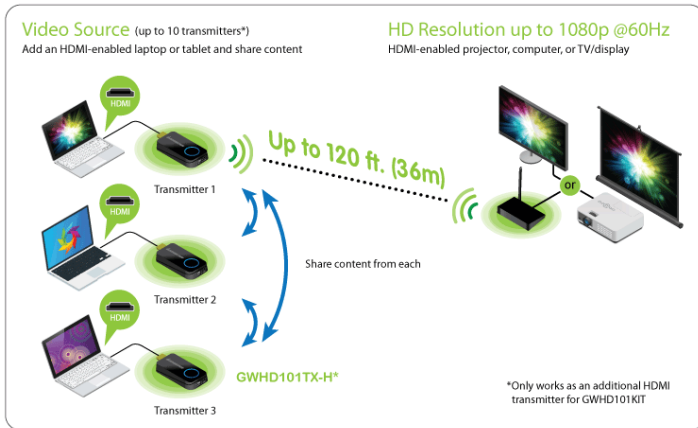

Requirements

- Share Pro GWHD101KIT
- 1 x Video source with HDMI port

Package Contents

- 1 x Transmitter
- 1 x USB-A male power cable for transmitter
- 1 x HDMI extension cable
- 1 x Quick Start Guide
- 1 x Warranty Card

Specifications

Function	GWHD101TX-H	Dimensions	GWHD101TX-H
		Unit Dimensions	
		Height	0.625"
		Depth	1.50"
		Length	3"