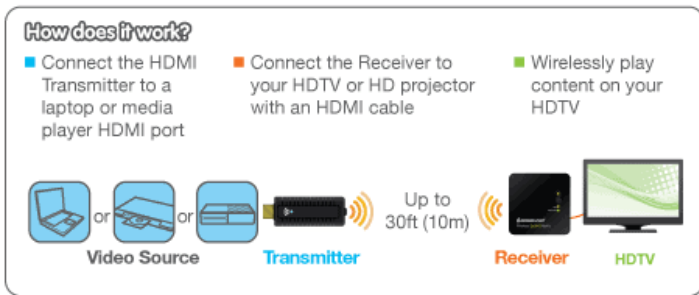

Multiple Transmitters For Multiple Presenters

Up to three additional Wireless HDMI Transmitters can be paired to the Receiver, adding up to four total Wireless HDMI Transmitters per Receiver.

Wirelessly Extend or Mirror your Computer

Take advantage of your large screen HDTV and mirror or extend your computer's screen wirelessly. Browse the Internet, view streaming video sites and share photos and videos for easier viewing.

Plug-N-Play

Requirements

Package Contents

- **Display:**
 - HDTV or HD Projector
 - HDMI Input
 - **Media Source:**
 - HDMI Output
- 1 x Wireless HDMI Transmitter
 - 1 x Wireless HDMI Receiver
 - 1 x Mini USB to USB Cable
 - 2 x USB Power Adapters
 - 1 x Remote Control
 - 2 x AAA Batteries
 - 1 x HDMI Cable
 - 1 x Quick Start Guide
 - 1 x Warranty Card