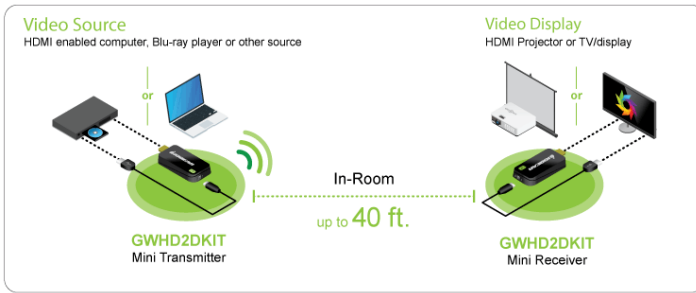

GWHD2DKIT

Share Pro™ Mini Wireless HD Video Transmitter and Receiver Kit

- Wirelessly share full HD content from an HDMI laptop or tablet to a larger TV or display
- Eliminate the need and expense of running unsightly HDMI cables
- Connect temporary or permanent sources and a TV/display without wires
- Mirror or expand content to a larger screen for effortless viewing
- Reaches an in-room wireless range of up to 40 feet

Share Video From Your HDMI®-Enabled Laptop or Tablet to a Larger TV

IOGEAR's Share Pro™ Mini Wireless HD Video Transmitter and Receiver eliminates unsightly, expensive HDMI cable runs to a laptop, tablet or other AV source in the home, office or on-the-go. Effortlessly share full HD content wirelessly from an HDMI-enabled source to a larger in-room TV or display up to 40 feet away. Create a dedicated, high-speed AV connection without an existing wireless network. Share Pro also travels to meetings, class or on vacation thanks to its portable, compact design.

- Wirelessly share full HD content from an HDMI laptop or tablet to a larger TV or display
- Eliminate the need and expense of running unsightly HDMI cables
- Connect temporary or permanent sources and a TV/display without wires
- Mirror or expand content to a larger screen for effortless viewing
- Reaches an in-room wireless range of up to 40 feet
- Simple, straightforward setup - No software required
- Portable design is ideal for home, office, school or on-the-go
- Utilizes the 5 GHz wireless frequency band for reduced interference
- Dedicated direct connection does not require a local wireless network
- Supports 1080p @60Hz High Definition audio & video streaming
- Transmitter is powered from the USB-A port on your laptop or tablet
- Power receiver via included USB cable from display's USB port or the included wall adapter
- HDMI & HDCP1.2 compliant
- Windows & Mac compatible