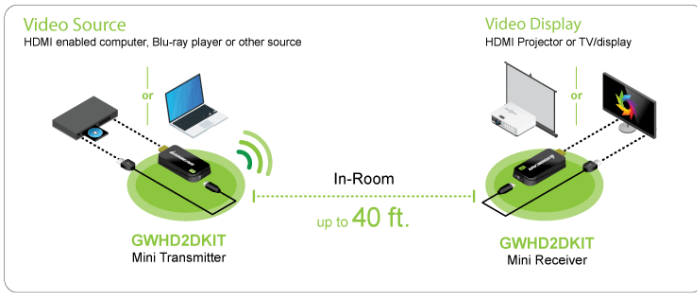

GWHD2DKIT

Share Pro™ Mini Wireless HD Video Transmitter and Receiver Kit

- Wirelessly share full HD content from an HDMI laptop or tablet to a larger TV or display
- Eliminate the need and expense of running unsightly HDMI cables
- Connect temporary or permanent sources and a TV/display without wires
- Mirror or expand content to a larger screen for effortless viewing
- Reaches an in-room wireless range of up to 40 feet

Share Video From Your HDMI®-Enabled Laptop or Tablet to a Larger TV

IOGEAR's Share Pro™ Mini Wireless HD Video Transmitter and Receiver eliminates unsightly, expensive HDMI cable runs to a laptop, tablet or other AV source in the home, office or on-the-go. Effortlessly share full HD content wirelessly from an HDMI-enabled source to a larger in-room TV or display up to 40 feet away. Create a dedicated, high-speed AV connection without an existing wireless network. Share Pro also travels to meetings, class or on vacation thanks to its portable, compact design.

- Wirelessly share full HD content from an HDMI laptop or tablet to a larger TV or display
- Eliminate the need and expense of running unsightly HDMI cables
- Connect temporary or permanent sources and a TV/display without wires
- Mirror or expand content to a larger screen for effortless viewing
- Reaches an in-room wireless range of up to 40 feet
- Simple, straightforward setup - No software required
- Portable design is ideal for home, office, school or on-the-go
- Utilizes the 5 GHz wireless frequency band for reduced interference
- Dedicated direct connection does not require a local wireless network
- Supports 1080p @60Hz High Definition audio & video streaming
- Transmitter is powered from the USB-A port on your laptop or tablet
- Power receiver via included USB cable from display's USB port or the included wall adapter
- HDMI & HDCP1.2 compliant
- Windows & Mac compatible