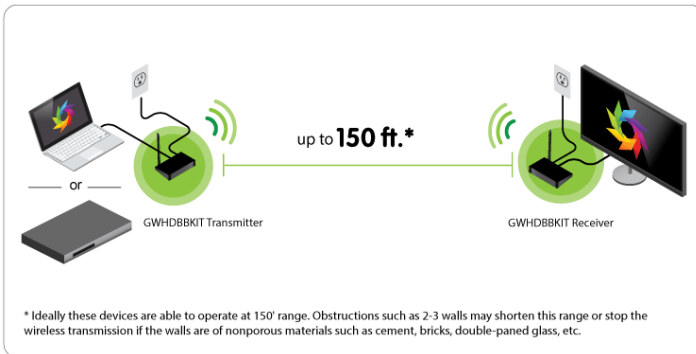

Requirements

- HDMI Source Device
- TV or Projector with HDMI Input

Package Contents

- 1 x GWHDKIT11 Transmitter
- 1 x GWHDKIT11 Receiver
- 2 x 3 Foot HDMI Cable
- 1 x IR Blaster Extension cable
- 1 x IR Receiver Extension cable
- 2 x 5VDC/2A Switching Power Supply
- 1 x Quick Start Guide