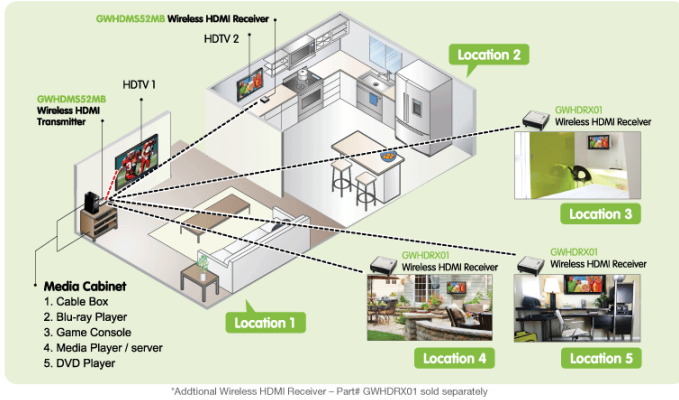

How does it work?

Supports 5 HDTVs

Multicast .....

Requirements

Package Contents

- **Displays:**
- HDMI HDTV or HD Projector
- •
- **Media Source:**
- 1 HDMI Output
- or
- 1 Component Output*
- •
- **Multicast:**
- Additional Wireless HDMI Receivers sold separately - Part# [GWHDRX01](#)
- It is recommended that the distance between receivers to be at least 12 feet apart
- •
- **Cables:**
- HDMI Cables (1 included)
- Component Cable (not included)
- RCA Audio Cable (L&R, not included)

- 1 x Wireless HDMI Transmitter
- 1 x Wireless HDMI Receiver
- 2 x Remote Controls
- 1 x Component Adapter Cable
- 1 x IR Blaster Cable (Transmitter)
- 1 x IR Sensor Extender Cable (Receiver)
- 2 x Power Adapters
- 1 x HDMI Cable
- 4 x AAA Batteries
- 1 x User Manual
- 1 x Warranty Card

*Only 1 Component Input available on the Transmitter