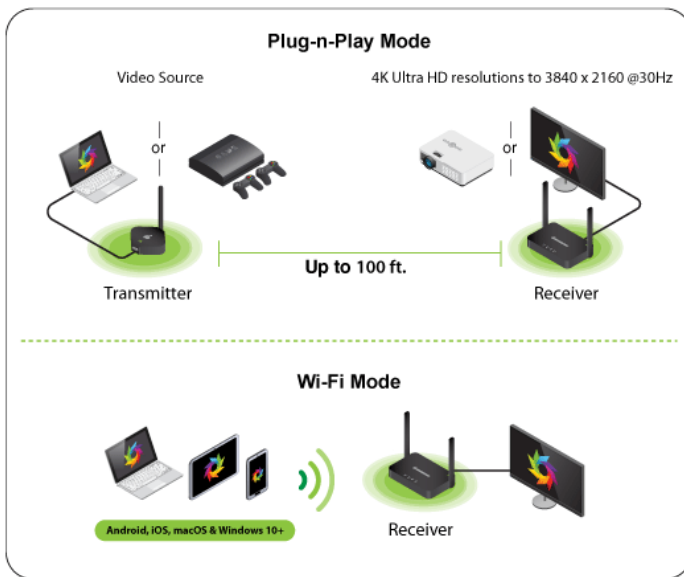

GWKIT4K

4K Wireless HD TV Connection Kit

- Wirelessly mirror small screen from your HDMI source such as Blu-Ray™ or laptop with HDMI™ output to a big display screen or projector
- Maximum resolutions of 4K @30Hz
- Wireless 2.4/5 GHz using WPA-2 encryption with 128-bit AES
- Range up to 100 ft under optimal conditions
- Casting from your device to a big monitor takes less than a minute

Wirelessly Broadcast 4K Video from Any 4K HDMI Devices

IOGEAR's 4K Wireless HD TV Connection Kit is the perfect solution for wirelessly streaming 4K video and audio from your 4K game consoles, Blu-Ray® players, set top boxes or from your Windows 10+ PC, Android device, MacOS X, iPhone or iPad to your 4K UHD TV, projector or monitor. Use the built-in dedicated Wi-Fi to stream high quality 4K video and audio from up to 100 feet* to any connected screen. Enjoy all your favorite content in 4K such as movies, videos, photos and online streaming sites including YouTube®, Hulu® and Netflix®** in Ultra HD.

Simple, Straightforward Setup

Installation is fast and straightforward. Simply connect the included transmitter to your HDMI source and plug the receiver to your TV and follow the simple onscreen instruction. The 4K Wireless HD TV Connection Kit creates its own dedicated wireless network and is not reliant on an existing in-building Wi-Fi network.

- Wirelessly mirror small screen from your HDMI source such as Blu-Ray™ or laptop with HDMI™ output to a big display screen or projector
- Maximum resolutions of 4K @30Hz
- Wireless 2.4/5 GHz using WPA-2 encryption with 128-bit AES
- Range up to 100 ft under optimal conditions
- Casting from your device to a big monitor takes less than a minute
- Streaming in mirror, or extend mode (extend mode for computers only)
- Comes pre-paired making setup a simple task by connecting HDMI cables and powering the transmitter and the receiver on.
- Supports most video sources with HDMI input/output port.
- Can go through some obstructions.