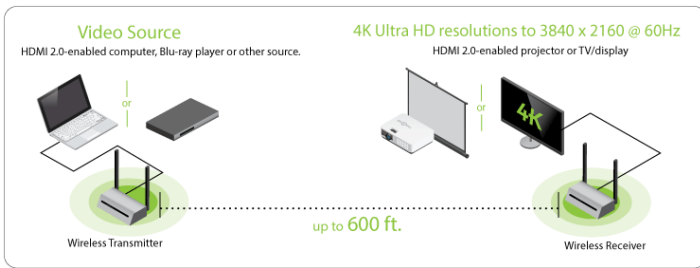

Requirements

- **Display**
- Display or Projector with HDMI Input
- •
- **Media Source**
- 1 HDMI Output

Package Contents

- 1 x Ultra Long Range Wireless Transmitter with HDMI
- 1 x Ultra Long Range Wireless Receiver with HDMI
- 2 x HDMI Cables
- 2 x Power Adapter
- 1 x IR Blast Cable
- 1 x Extender Cable
- 1 x Quick Start Guide
- 1 x Warranty Card