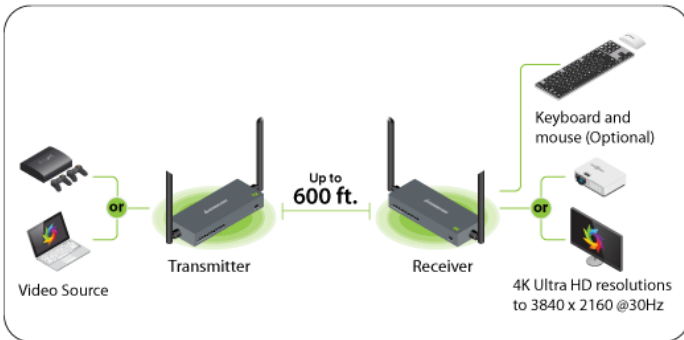

Requirements

- Source with HDMI output.
- Display with HDMI input.

Package Contents

- 1 x Transmitter
- 1 x Receiver
- 2 x 12V/1A Power Supply
- 4 x Antennas
- 2 x Mounting Kits
- 1 x IR Receiver Cable
- 1 x IE Emitter Cable
- 2 x HDMI Cables
- 1 x USB-A Male to USB-A Male Cable
- 1 x Quick Start Guide for Transmitter
- 1 x Quick Start Guide for Receiver
- 2 x Warranty Cards