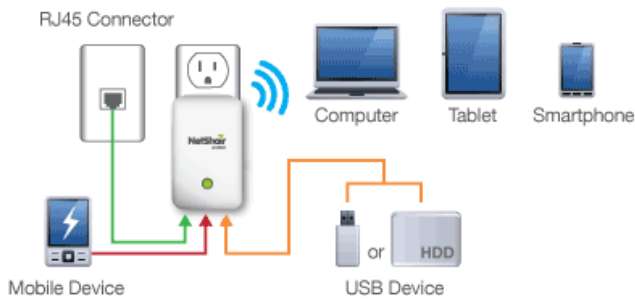

Mobile Router w/USB Media Hub

Access the internet and stream USB content to all connected devices
 Built-in USB 2.0 port allows connection of USB Flash drive or external hard drive for file sharing
 Compatible with Windows and Mac formatted storage devices
 Streams movies, music, digital files to Wi-Fi connected devices
 Built-in 2.1A USB output to charge iPads, tablets, smartphones, etc.

How does it work?

□ Plug the NetShair Link into a power outlet and connect as shown to provide wireless internet access and stream media content to all your Wi-Fi enabled devices.

Cat 5e/6

Connect an Ethernet cable* to your modem

USB 2.1A Charging

Connect to charge Tablets and Smartphones

USB Input

Connect to a USB Flash Drive or External Hard Drive

Wi-Fi

Connect Wi-Fi enabled devices** to the NetShair Link wireless network. Launch the NetShair App on your device or open your laptop browser to access the internet, or stream your media library.

*not included

**Download the NetShair app for iPhone®, iPod touch®, and iPad® from the App Store™, or from the Google Play Store™ for Andorid™ devices.

Requirements

- Wired Ethernet connection with standard RJ45 connector
- Standard electrical outlet
- Optional external USB storage device to share media content
- Wi-Fi equipped wireless devices
- iOS 4.3 or higher (for iOS devices)
- Android 2.1 or higher (for Android devices)