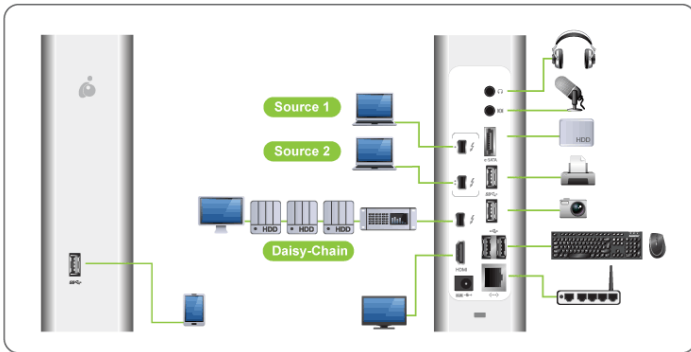

# Thunderbolt 2 KVM / Docking Station (TAA Compliant)

- Transform your computers into complete, high-performance workstations using a single Thunderbolt 2 port
- Instantly dock up to 15 devices
- Connect a second Thunderbolt 2-enabled computer
- Both computers share connected resources with the switch of a button
- Compatible with Thunderbolt 1, 2 and 3 (need TB3 to TB2 adapter)
- Check out the [Try-and-Buy Program](#) for this product

## Docking Station On Steroids

World's first Dock + KVM Switch. Instantly dock with up to 15 devices. Switch between your 2 computers with the push of a button & share these connected resources.

- Compatible with Thunderbolt 3 computers via a Thunderbolt 3 to Thunderbolt 2 Adapter\*
  - Share your peripherals and Thunderbolt 2 devices between 2 computers
  - Supports up to 4K (3840x2160) resolution on both HDMI and Thunderbolt 2 ports\*\*
  - Supports dual displays with HDMI and Thunderbolt 2 monitors\*\*\*
  - Daisy chain up to 4 additional Thunderbolt devices plus 1 Thunderbolt Monitor (5 total)
  - Ultra-high speed bandwidth expansion for 4 times faster data transfer than USB 3.0 and 25 times faster than FireWire 800
  - Ability to connect up to 15 devices or peripherals to the dock (10 on dock + 5 via Thunderbolt expansion)
  - Integrated 3-port USB 3.0 and 2-port USB 2.0 Hub for external USB drives, cameras and phones
  - Optical audio-in/ audio-out port provides 5.1 digital audio editing and playback capabilities
  - Gigabit Ethernet port (RJ-45)
  - eSATA interface
  - TAA Compliant
  - Backwards compatible with Thunderbolt 1
- \*An optional Apple Thunderbolt 3 (USB-C) to Thunderbolt 2 (mDP) Adapter is required
- \*\*Maximum resolution is dependent on the capability of the video display and

\*\*\*Dual display feature is only available on HDMI and Thunderbolt 2 connections. If connecting to an external display via Mini DisplayPort cable, then only one external display will work at a time.