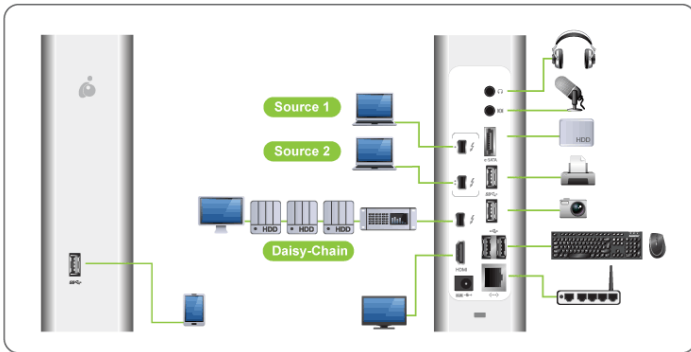

Requirements

Package Contents

1. MacBook Pro (Retina, 13-inch, Late 2012) and later
   - MacBook Pro (Retina, 15-inch, Mid 2012) and later
   - MacBook Pro (13-inch, Early 2011) and later
   - MacBook Pro (15-inch, Early, 2011) and later
   - MacBook Pro (11-inch, Mid 2011) and later
   - MacBook Air (13-inch, Mid 2011) and later
   - Mac mini (Mid 2011) and later
   - iMac (Mid 2011) and later
   - Mac Pro (Late 2013)
2. 1 x Thunderbolt 2 KVM / Docking Station
   - 1 x 1m (3ft) Thunderbolt 2 Cable
   - 1 x AC Power Adapter
   - 1 x Base Stand
   - 1 x Quick Start Guide
   - 1 x Warranty Card

Specifications

Function	GTD732
Cable Connections	
Input	Thunderbolt 2 (Dual Inputs)
Output	Thunderbolt 2
Cable Length	3.3ft (1m)
Cable Type	Thunderbolt™ 2 Male to Male Cable
Connectors	
Audio Input	Analog/Optical Line-In
Audio Output	Analog/Optical Line-Out
Computer Side	Thunderbolt Port
Power	12V 7.5A Full Range Power Adapter
USB	3 x USB3.0 Data Port ; 2 x USB 2.0
Video Output	HDMI and Mini DP (Thunderbolt)
SATA / eSATA	eSATA Port x 1
LAN	Gigabit Ethernet
LEDs	
Power On	White LED

Dimensions	GTD732
Unit Dimensions	
Height	7.22" (18.34cm)
Depth	3.84" (9.75cm)
Length	2.24" (5.7cm)
Unit Package Dimensions	
Width	6.3" (16cm)
Height	8.75" (22.25cm)
Depth	5.51" (14cm)
Master Carton	
Width	7.0" (17.78cm)
Height	9.50" (24.13cm)
Depth	17.4"(44.2cm)
Master Carton Qty.	3
Weight	
Master Carton Wt.	13.15 lbs (6.12kgs)
Unit Pack Wt.	4.05 lbs (1.84kgs)
Unit Wt.	1.70 lbs (0.77kgs)