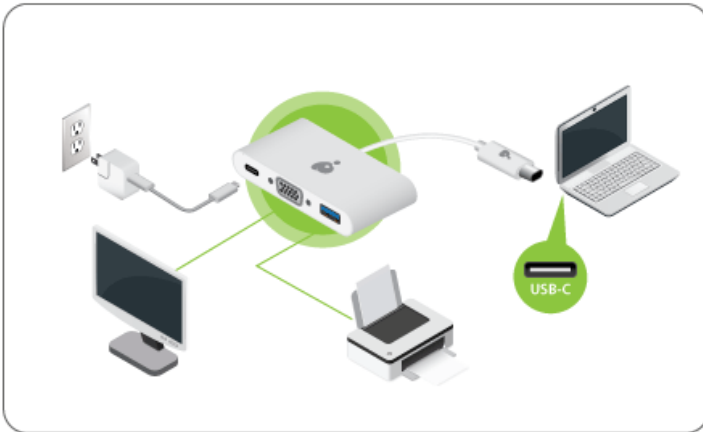

Requirements

Package Contents

1. ---

• Computer • Windows and Mac USB-C Enabled Computers • DP (DisplayPort) ALT Mode Support	• 1 x GUC3C3V • 1 x Warranty Card