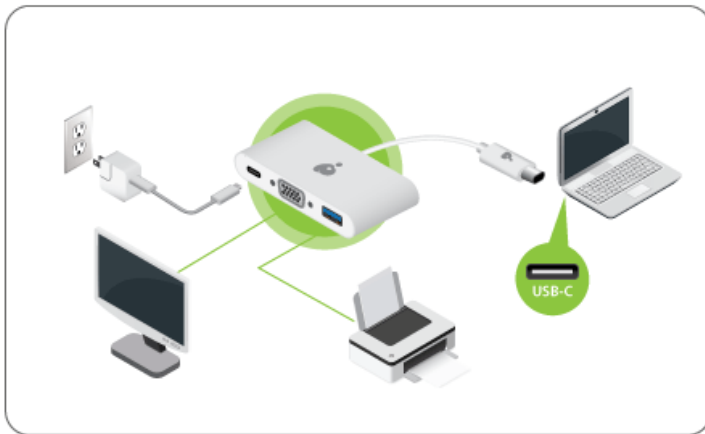

Requirements

Package Contents

• Computer • Windows and Mac USB-C Enabled Computers • DP (DisplayPort) ALT Mode Support	• 1 x GUC3C3V • 1 x Warranty Card