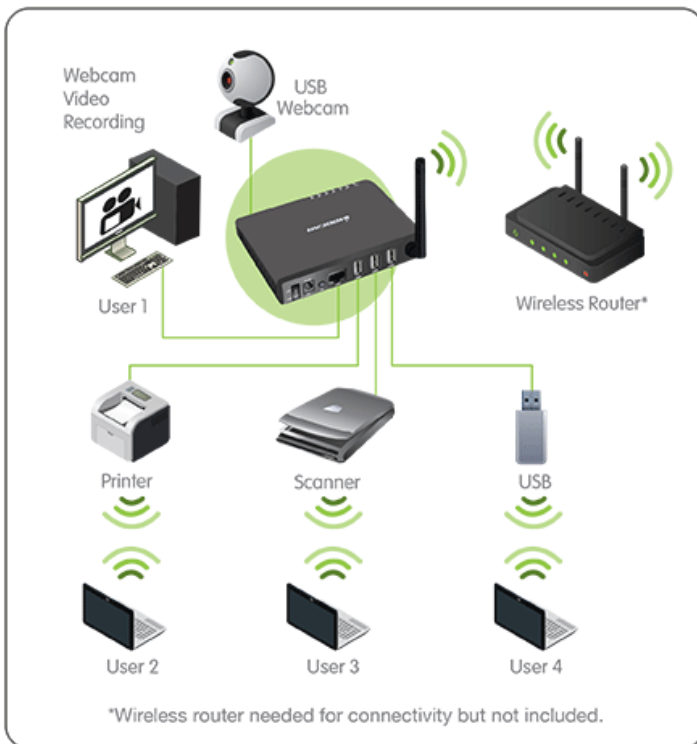

GUWIP204

Wireless 4-Port USB Sharing Station

Wireless USB Hub

IOGEAR's Wireless 4-Port USB Sharing Station is a wireless USB hub that enables any USB external hard drive, USB flash drive, USB memory card reader, USB speaker, or USB multi-function printer (MFP) to be shared over a Wi-Fi network among different users. It offers the flexibility to place your USB devices anywhere in the home or office as long as there is Wi-Fi coverage. You are no longer constrained by the 16' feet distance limitation from your USB devices to your computers.

With the versatility afforded by the Wireless 4-Port USB Sharing Station, you can now enjoy your favorite multimedia content stored on your external USB storage devices from anywhere in your home or office by accessing the wireless USB hub.

The Wireless 4-Port USB Sharing Station also supports a USB 2.0 hub extension, which can support up to 4 USB devices over a home or office Wi-Fi network. It is a one-stop-shop for multi-functional network peripheral sharing with a number of applications that are practically endless.

The Wireless 4-Port USB Sharing Station can support up to 500mA output on each port for devices, and is 802.11b/g/n compliant.

- Wirelessly access and share USB devices through your home or office Wi-Fi network
- A simple way for multiple users to share USB devices (MFP printer, external hard drives, MP3 Players, flash drives, USB speakers, scanners and more)
- 802.11b/g/n compliant- up to 150Mbps!
- No more 16ft distance limitation - flexibility to place your USB devices through the home or office and access them through Wi-Fi
- Supports High-Speed USB 2.0 and backward compatible with USB 1.1
- Wirelessly backup and access data and multimedia content from your USB storage devices
- Less wear and tear on your USB ports.