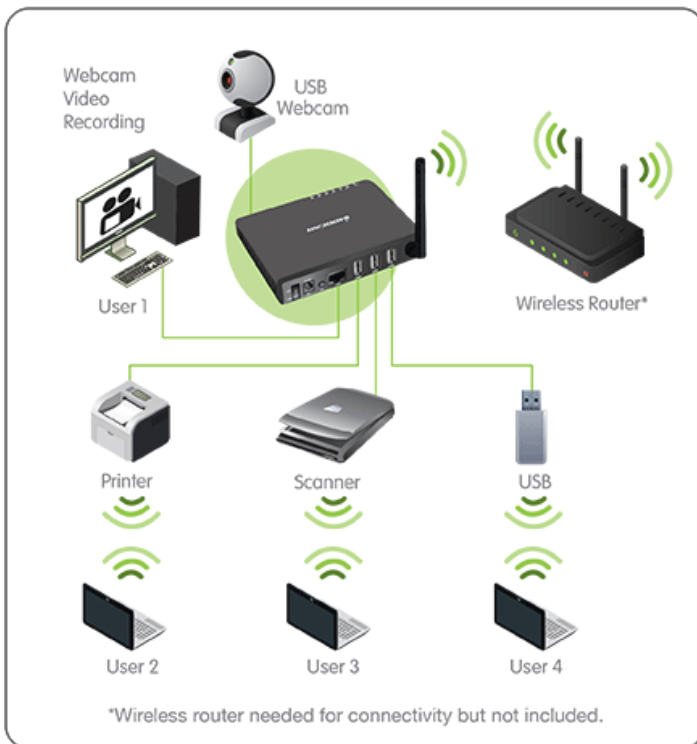

Requirements

Computer:

- CPU speed of 1.7GHz and above
- Minimum 512MB RAM
- Windows XP®, Windows Vista®, Windows® 7, Windows® 8, Windows® 8.1, Windows® 10
- Mac OS X 10.6.x through 10.14.6
- Available Ethernet port in home / office network

Support Devices:

- Printer or Multi-function printer with USB connection*
- External USB hard drive
- USB speaker*
- USB flash drive
- USB memory card reader
- USB printer
- USB scanner

* Some USB devices require a direct connection for optimum performance

Package Contents

- 1 x Wireless 4-Port USB Sharing Station
- 1 x Quick Start Guide
- 1 x Installation CD
- 1 x Warranty / Registration card
- 1 x Power Adapter
- 1 x Ethernet Cable