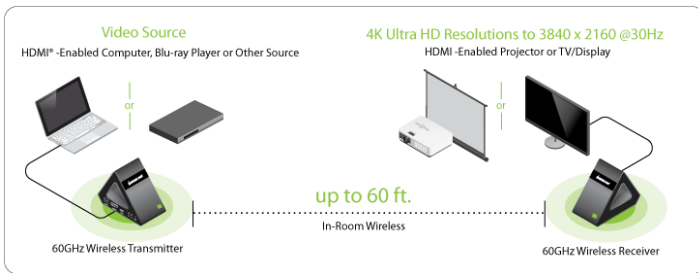

## Ultra-Fast 60GHz Wireless 4K UHD Video Extender

- Wirelessly send 4K UHD video from one HDMI source to one HDMI TV/Projector
- Extends signals up to 60 Ft. line-of-sight
- Uncompressed audio and video at near-zero latency - ideal for gaming and streaming
- Resolutions up to 3840 x 2160 @30Hz
- Minimal interference with existing Wi-Fi devices via 60GHz wireless frequency

### 4K Ultra HD Without Wires

The Ultra-Fast 60GHz Wireless 4K UHD Video Extender (GW4K30GH60) is an ultra-high-performance wireless AV solution that enables you to transmit 4K Ultra High Definition video and high-quality digital 7.1 surround sound audio from an HDMI source over distances up to 60 feet with near-zero latency.

- Wirelessly send 4K UHD video from one HDMI source to one HDMI TV/Projector
- Extends signals up to 60 Ft. line-of-sight
- Uncompressed audio and video at near-zero latency - ideal for gaming and streaming
- Resolutions up to 3840 x 2160 @30Hz
- Minimal interference with existing Wi-Fi devices via 60GHz wireless frequency
- Support 7.1 surround sound audio, Dolby® True HD and DTS-HD® Master audio format
- Plug-n-Play - Transmitter and receiver come pre-paired from factory
- Dedicated closed wireless system - Requires no Wi-Fi network
- Advanced wireless technology speeds to 18 Gbps
- LED status lights for source/display connections and wireless link
- Supports dual power option via USB or included AC adapter
- Compact mountable design for easy placement
- HDMI 2.0 & HDCP 2.2 compliant
- Supports 4K UHD High Dynamic Range (HDR) TVs and content