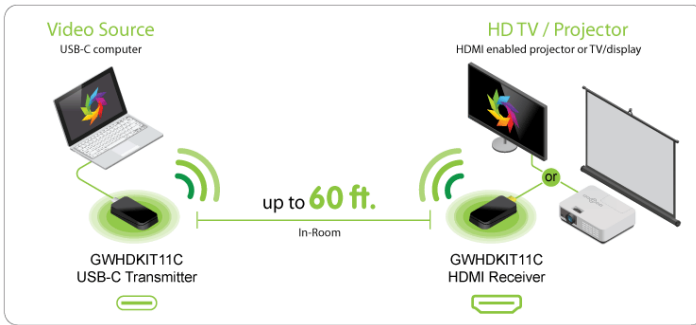

GWHDKIT11C

Share Pro™ USB-C Wireless HD Video Transmitter and Receiver Kit

- Wirelessly share HD content from a USB-C laptop or tablet to a TV/display
- Eliminate the need and expense of running unsightly HDMI cables
- Connect temporary or permanent sources and a TV/display without wires
- Mirror or extend content to a larger screen for effortless viewing
- Reaches an in-room wireless range of up to 60 ft.

Share HD Video From Your Laptop or Tablet to a Larger TV

IOGEAR's Share Pro™ USB-C Wireless HD Video Transmitter and Receiver eliminates unsightly, expensive HDMI cable runs to a laptop, tablet or other AV source in the home, office or on-the-go. Effortlessly share full HD content wirelessly from a USB-C-enabled source to a larger in-room TV or display up to 60 feet away. Create a dedicated, high-speed AV connection without an existing wireless network. Share Pro also travels to meetings, class or on vacation thanks to its portable, compact design.

- Wirelessly share HD content from a USB-C laptop or tablet to a TV/display
- Eliminate the need and expense of running unsightly HDMI cables
- Connect temporary or permanent sources and a TV/display without wires
- Mirror or extend content to a larger screen for effortless viewing
- Reaches an in-room wireless range of up to 60 ft.
- Simple, straightforward setup - No software required
- Portable design is ideal for home, office, class or on-the-go
- Utilizes the 5 GHz wireless frequency band for reduced interference
- Dedicated direct connection does not require a local wireless network
- Supports 1080p @60Hz High Definition audio & video streaming
- Transmitter is powered from the USB-C port on your laptop or tablet
- Power receiver via included USB cable from display's USB port or the included wall adapter
- HDMI & HDCP 1.2 compliant
- Windows and Mac compatible