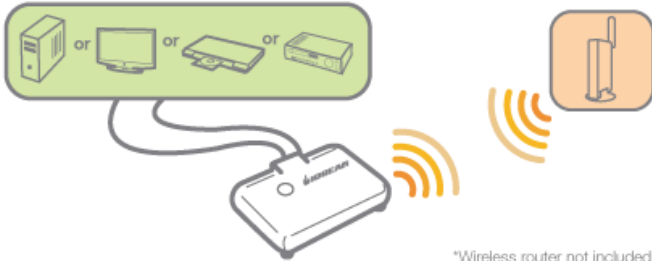

Using dual antennas (1T1R) this product provides data rates up to 150Mbps and reduces Wi-Fi dead zones in your wireless environment. This new standard supplies sufficient bandwidth for faster file transfer, music downloads, video streaming, on-line gaming & HD multi-media applications. In addition to the increased speed and coverage, you will be pleased to know that it is compatible with your existing 802.11b and 802.11g routers and access points. The unit also features a WPS (Wi-Fi Protected Setup™) button offering a quick and secure network setup.

Avoid long stringing cables and enjoy the freedom to place your home entertainment center anywhere and still be connected to the Internet.

- Add High-Speed 802.11n Internet Access to Any Ethernet Enabled Device Such as a Blu-Ray Player, TIVO, HDTV, Game Console or Media PC
- Compatible Network Standards: IEEE 802.11n (Up to 150Mbps) IEEE 802.11g (Up to 54Mbps) IEEE 802.11b (Up to 11Mbps)
- Avoid long stringing cable and enjoy the freedom to access your Ethernet enabled devices wirelessly
- Push-button Wi-Fi Protected Setup™ (WPS) simplifies secure and easy wireless configuration
- Low power requirements allows the device to be powered by an available USB port on the back of your HDTV display
- Wi-Fi N technology improves effective throughput and range over existing 802.11b/g products
- WEP, TKIP, AES, WPA and WPA2 wireless hardware encryption schemes
- Convenient LED status indicators

How does it work?

- Connect device to Ethernet enabled device via RJ-45 cable
 - Wirelessly connect your HDTV, game console, Blu-ray™ and more to your Router*
- Power the device via an available USB Port or attach to the power adapter